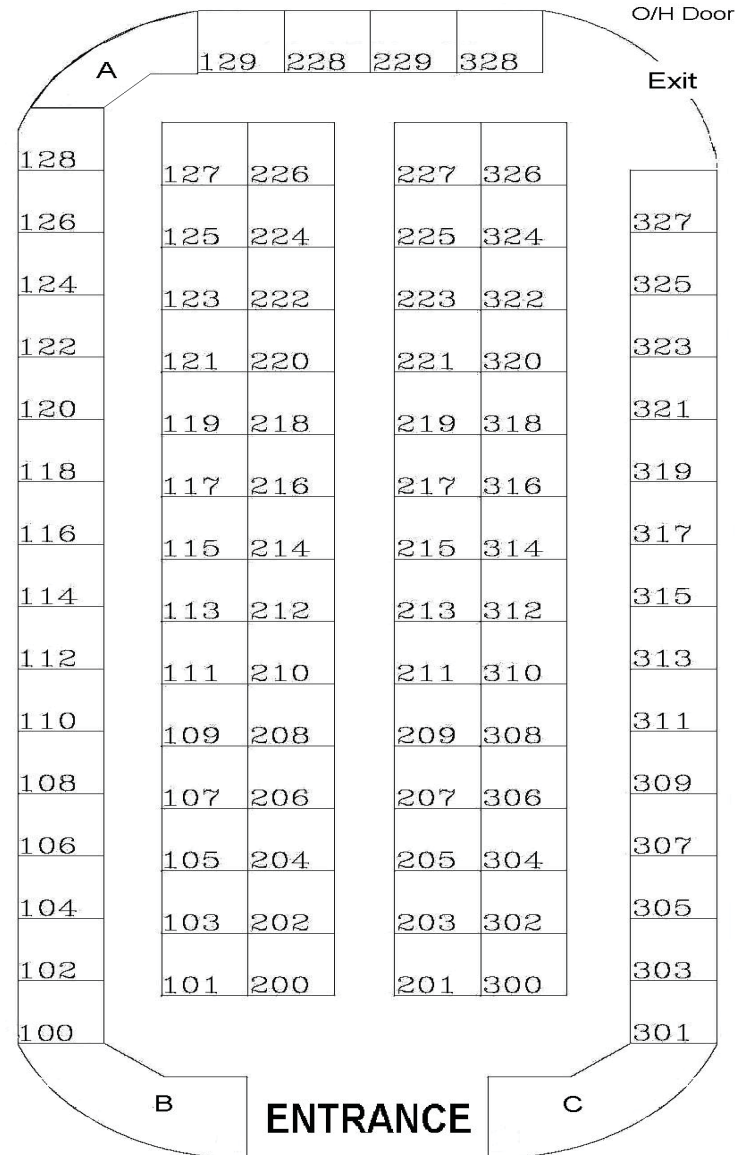

Reach the best markets
through the best ShowS