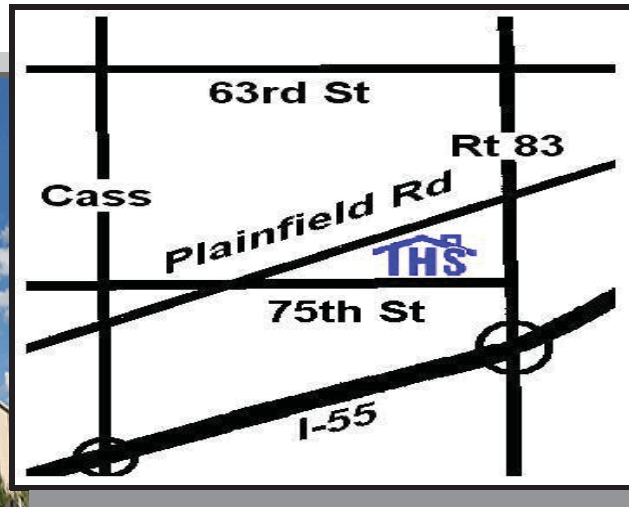

Reach the best markets
through the best ShowS